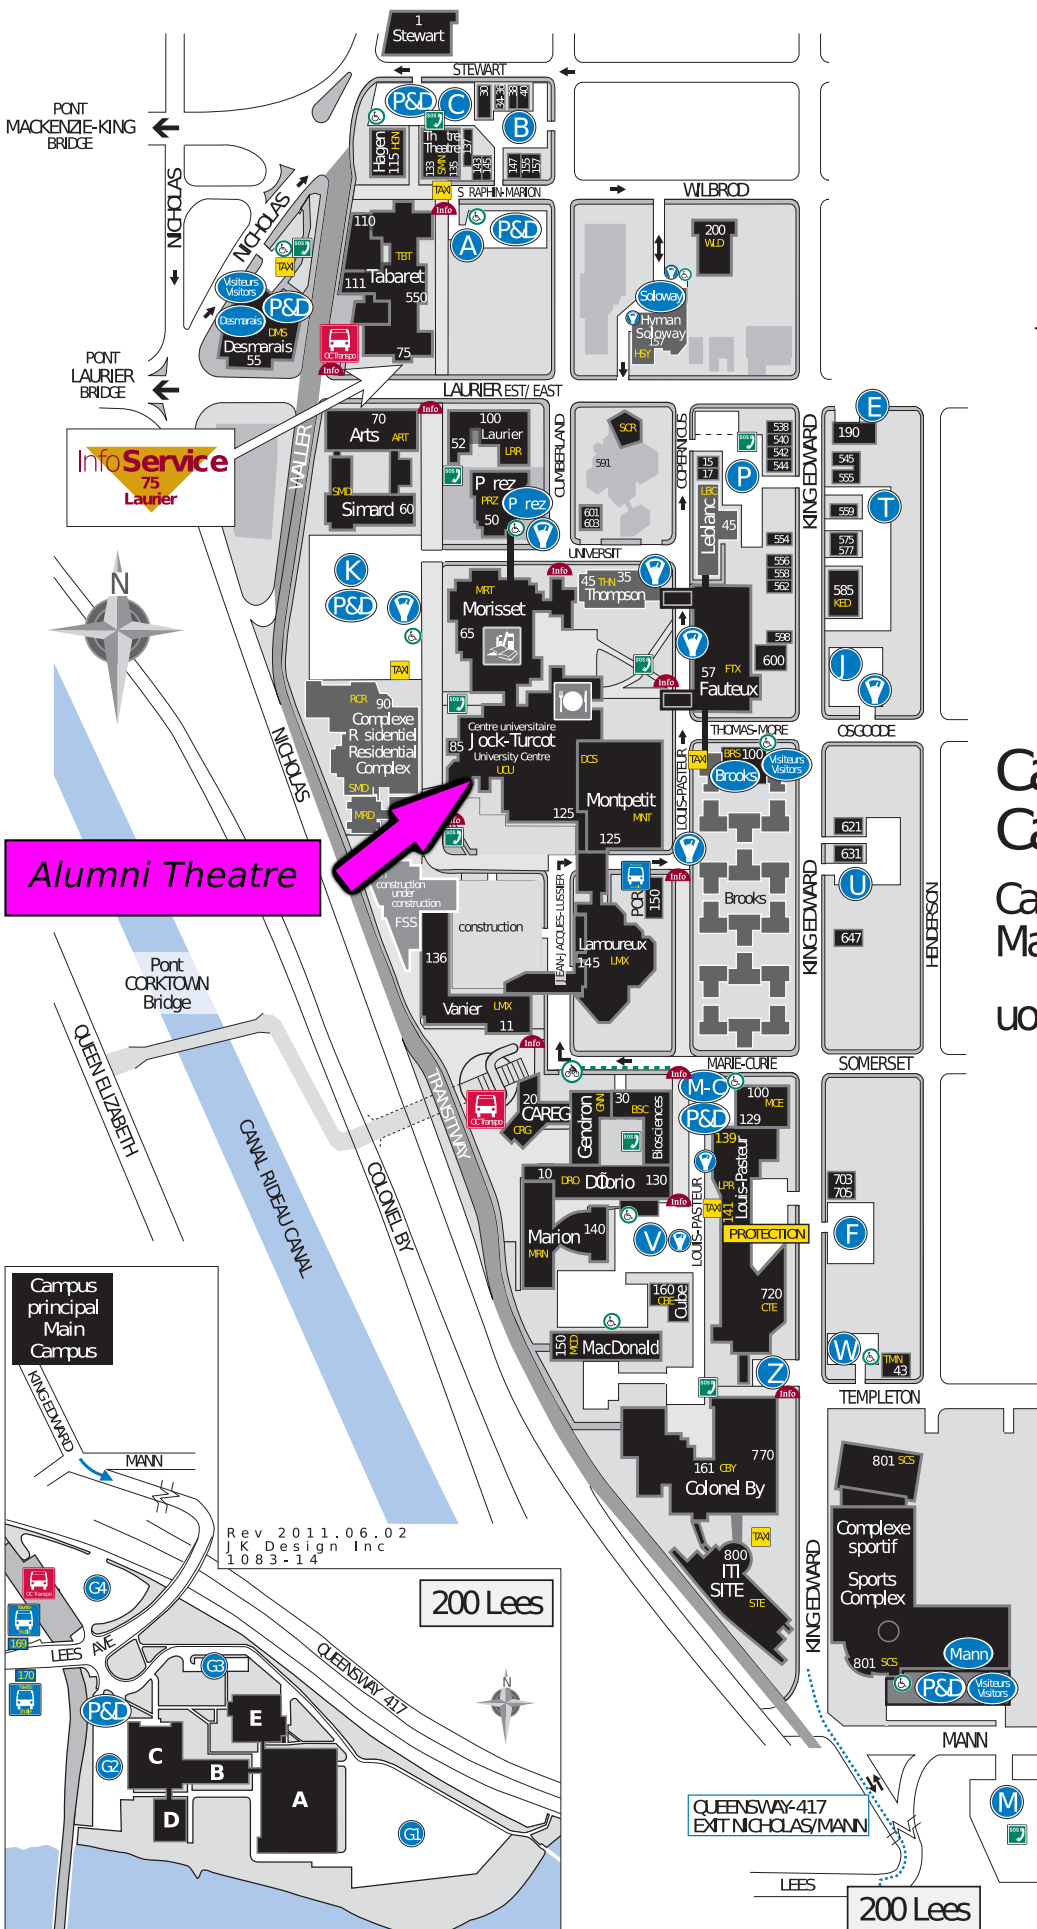

uOttawa

# Carte de campus Campus Map

Campus principal  
Main Campus

uottawa.ca

## Legend / Legend

- Stationnement Parking Lot
- Distributrice de permis Pay & Display Parking
- Parcom tre Meter
- Stationnement visiteurs Visitors Parking Lot
- Stationnement accessible Accessible Parking
- Navette Shuttle
- OC Transpo
- Taxi - point d'embarquement Taxi Pick-up Point
- Biblioth que Library
- Information
- Caf teria Cafeteria
- T I phone de secours Emergency Phone

Campus principal  
Main Campus